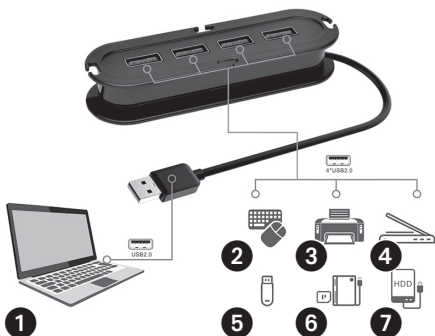

Installation

Instalación / Installation /
Installation / Installazione