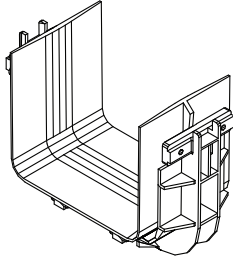

tripplite.com/warranty

1111 W. 35th Street, Chicago, IL 60609 USA • tripplite.com/support

Copyright © 2020 Tripp Lite. All rights reserved.

Parts List

Toolless Coupler, x1

Round Shank Screws, x8

Installation