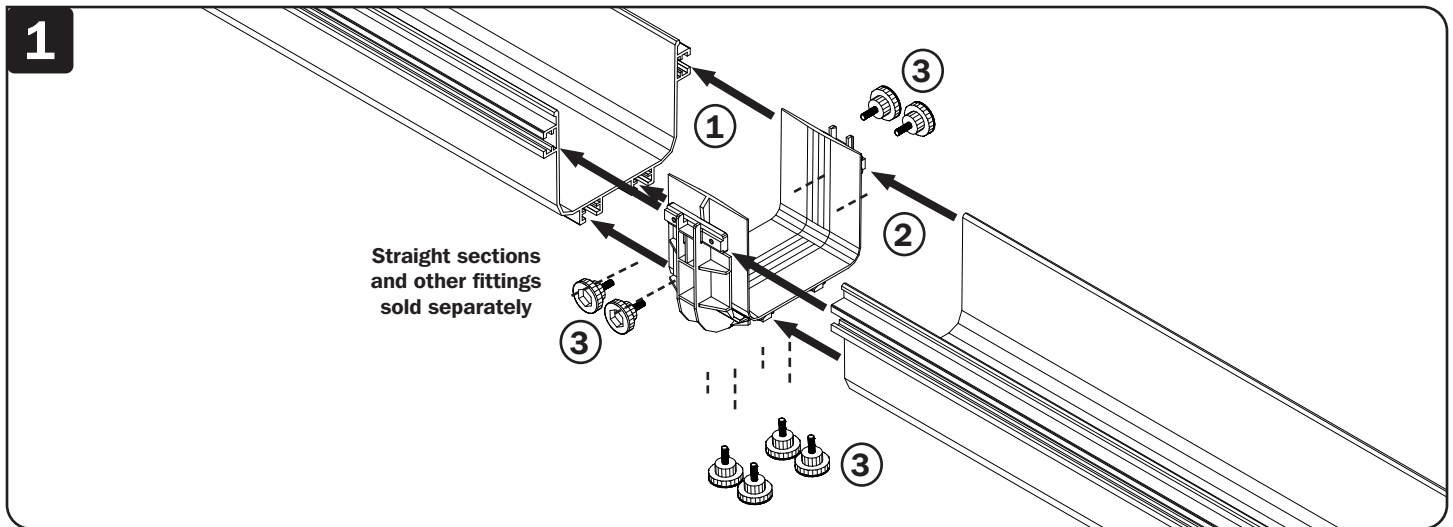

tripplite.com/warranty

1111 W. 35th Street, Chicago, IL 60609 USA • tripplite.com/support

Copyright © 2020 Tripp Lite. All rights reserved.

Parts List

Toolless Coupler, x1

Round Shank Screws, x8

Installation

Coupler quickly joins two channel sections or other fittings. Tighten screws by hand, no tools needed.

Tripp Lite has a policy of continuous improvement. Specifications are subject to change without notice.
Photos and illustrations may differ slightly from actual products.