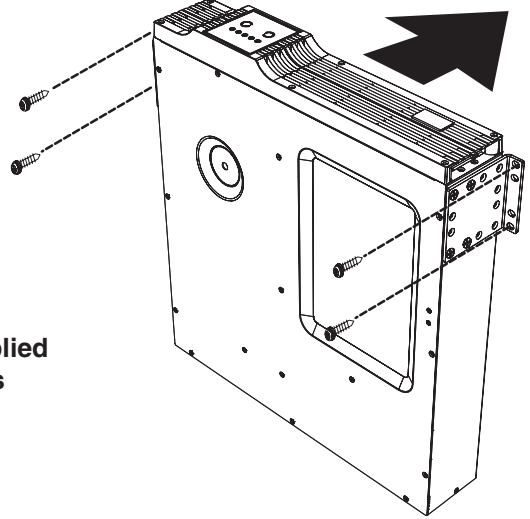

Mounting Ears for 2U Rackmount Units (Model: UPSHDEARKIT)

www.triplite.com

1

Wallmount

x8

2

x4
User-Supplied
Screws

1

4-Post
Rackmount

x8

2

x4

1

2-Post
Rackmount

x8

2