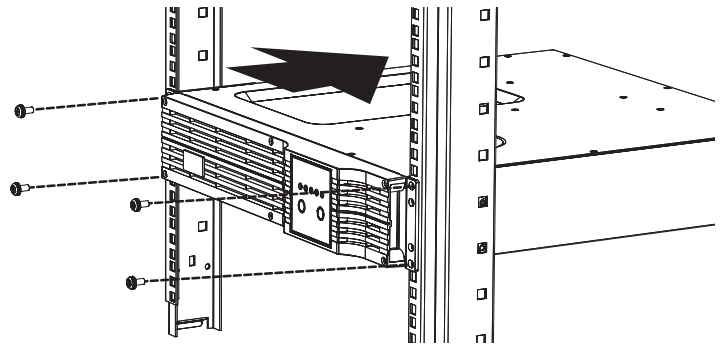

Mounting Ears for 2U Rackmount Units (Model: UPSHDEARKIT)

www.triplite.com

1

Wallmount

x8

2

x4
User-Supplied
Screws

1

4-Post
Rackmount

x8

2

x4

1

2-Post
Rackmount

x8

2