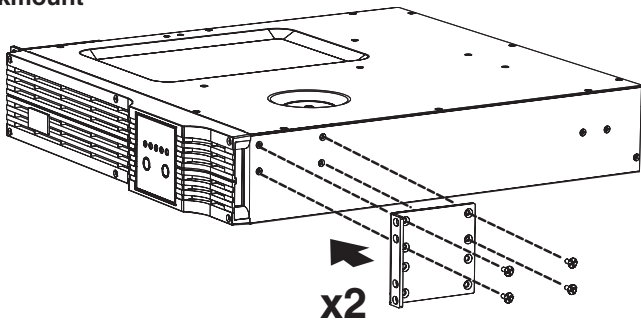

Mounting Ears for 2U Rackmount Units (Model: UPSHDEARKIT)

www.triplite.com

1

Wallmount

x8

2

x4
User-Supplied
Screws

1

4-Post
Rackmount

x8

2

x4

1

2-Post
Rackmount

x8

2